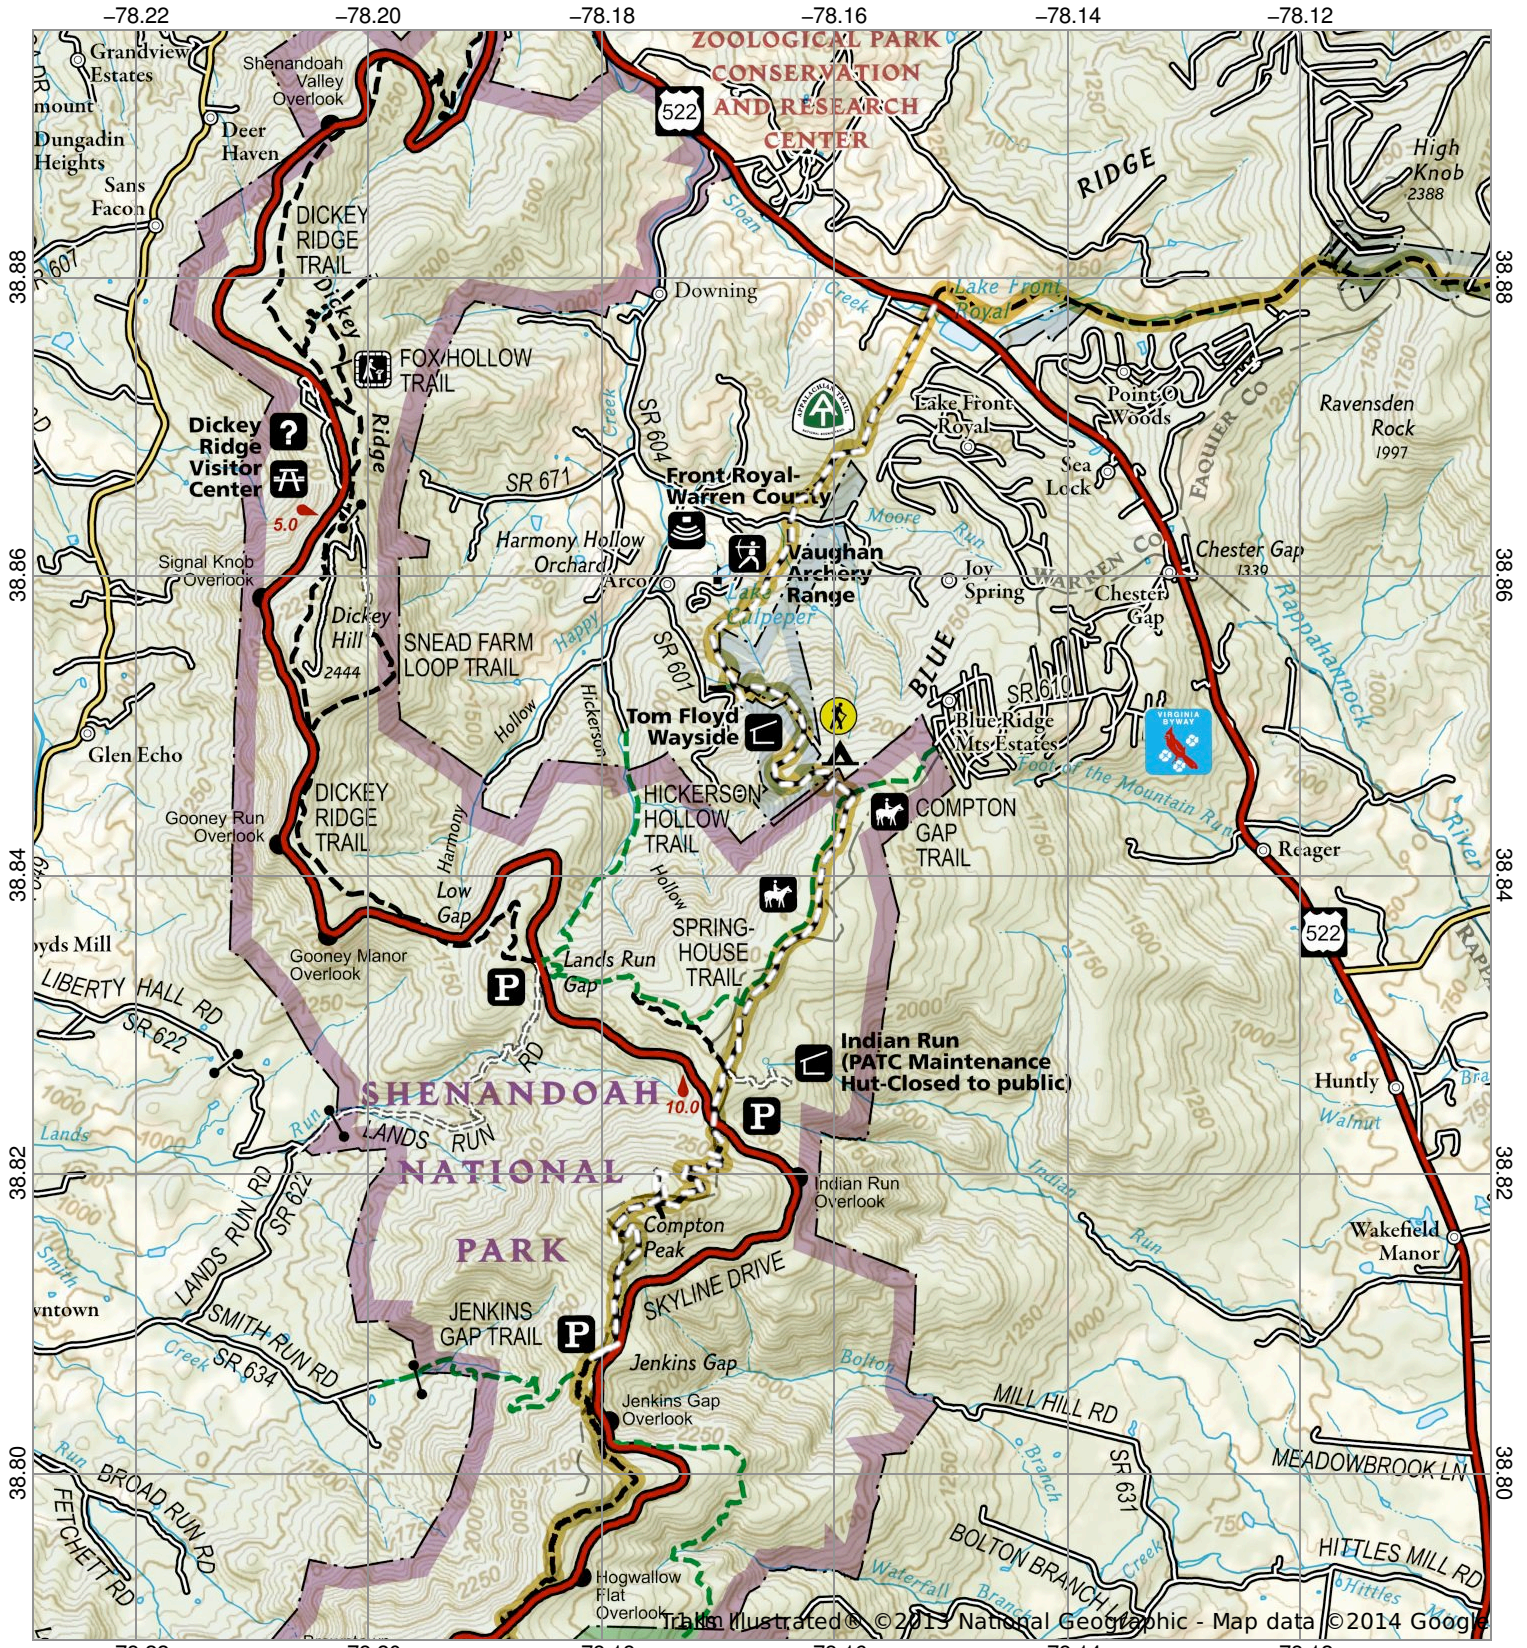

AT - Jenkins Gap to Front Ro...

MN
10.1°W
4/28/14

Map data © 2014 Google