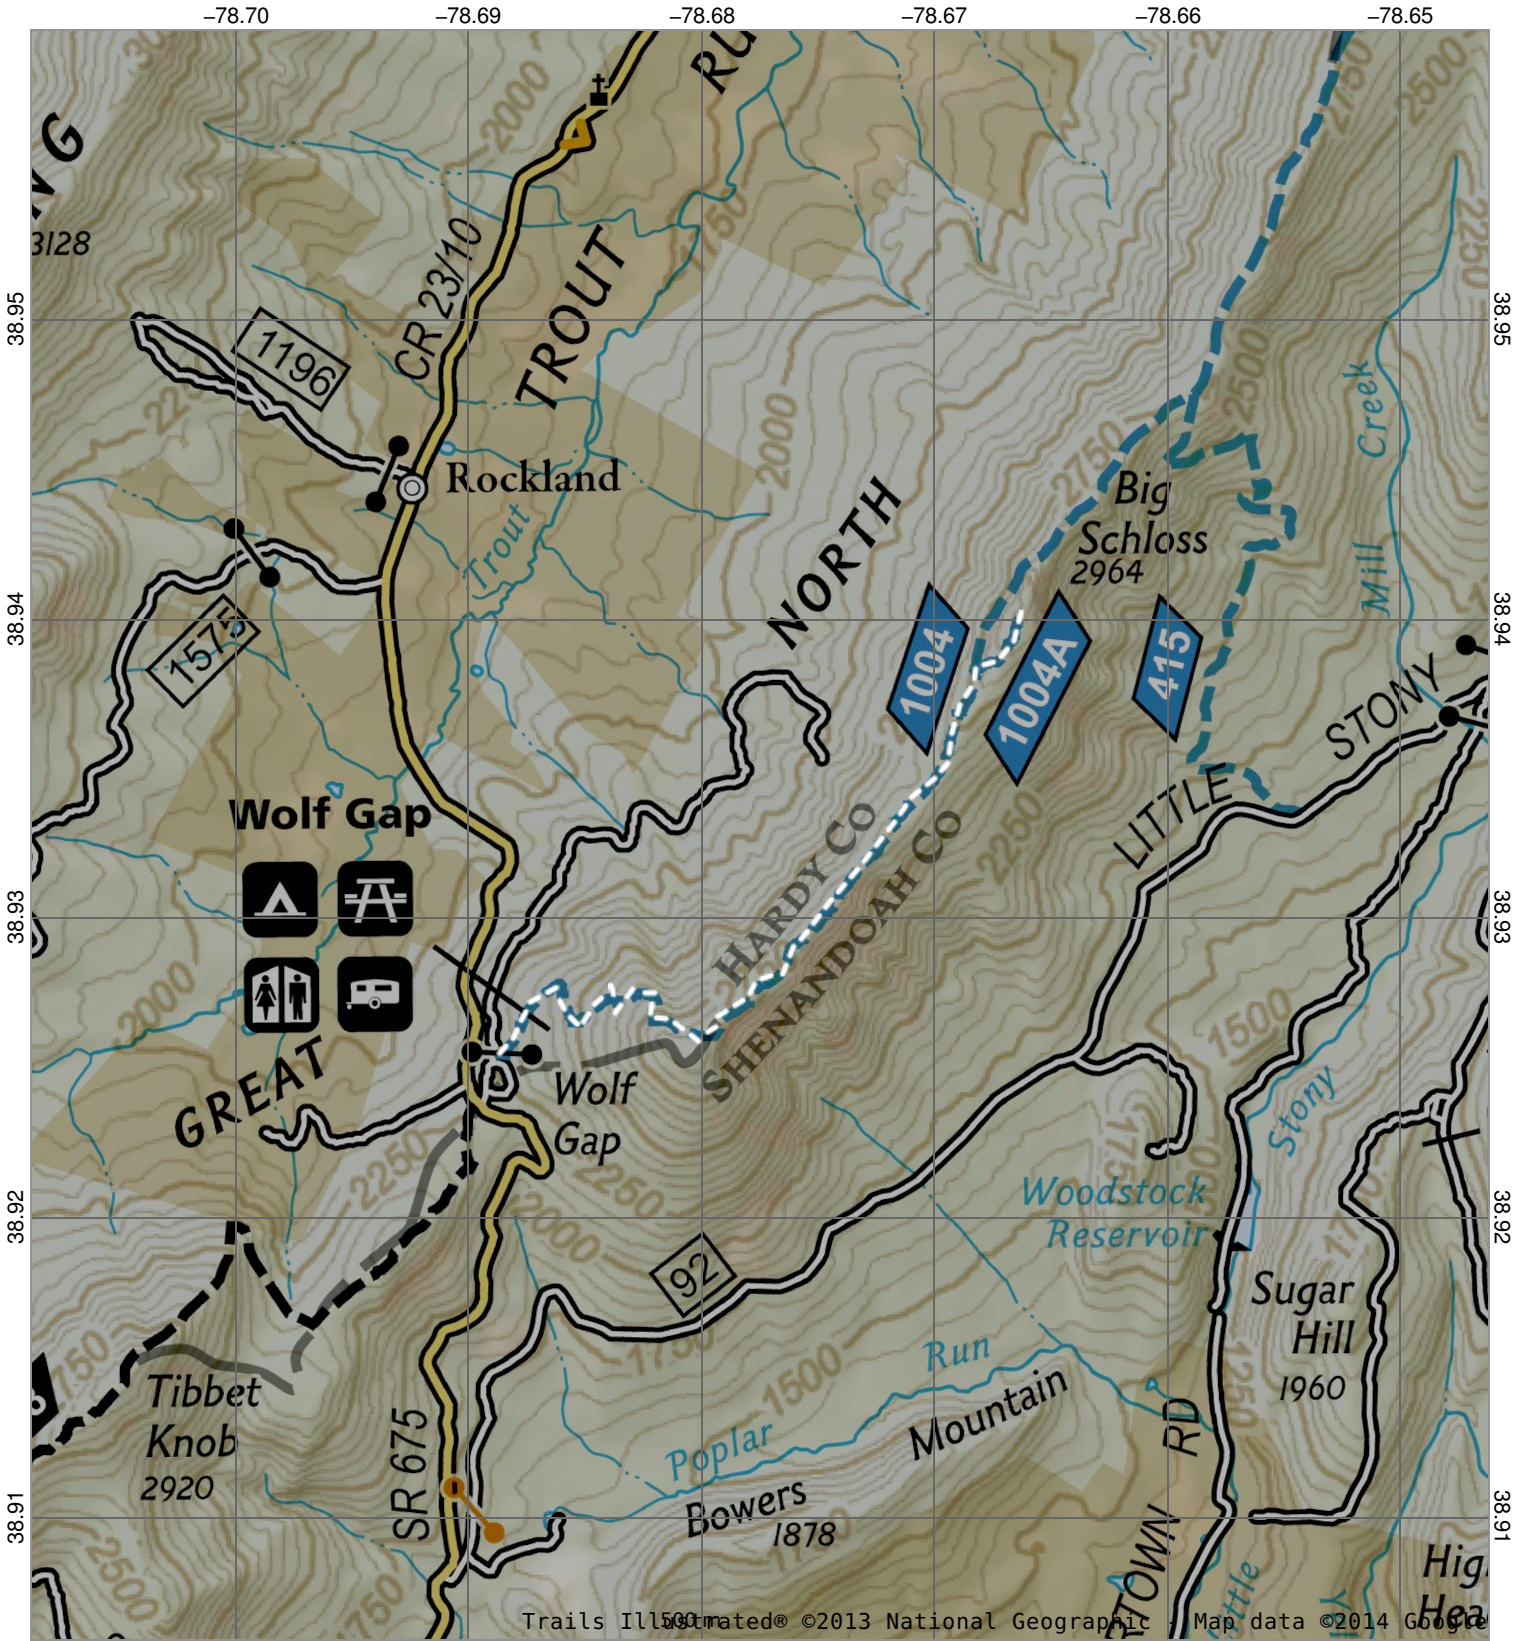

# Big Schloss

Trails Illustrated © 2013 National Geographic | Map data © 2014 Google

9.8°W  
7/19/14