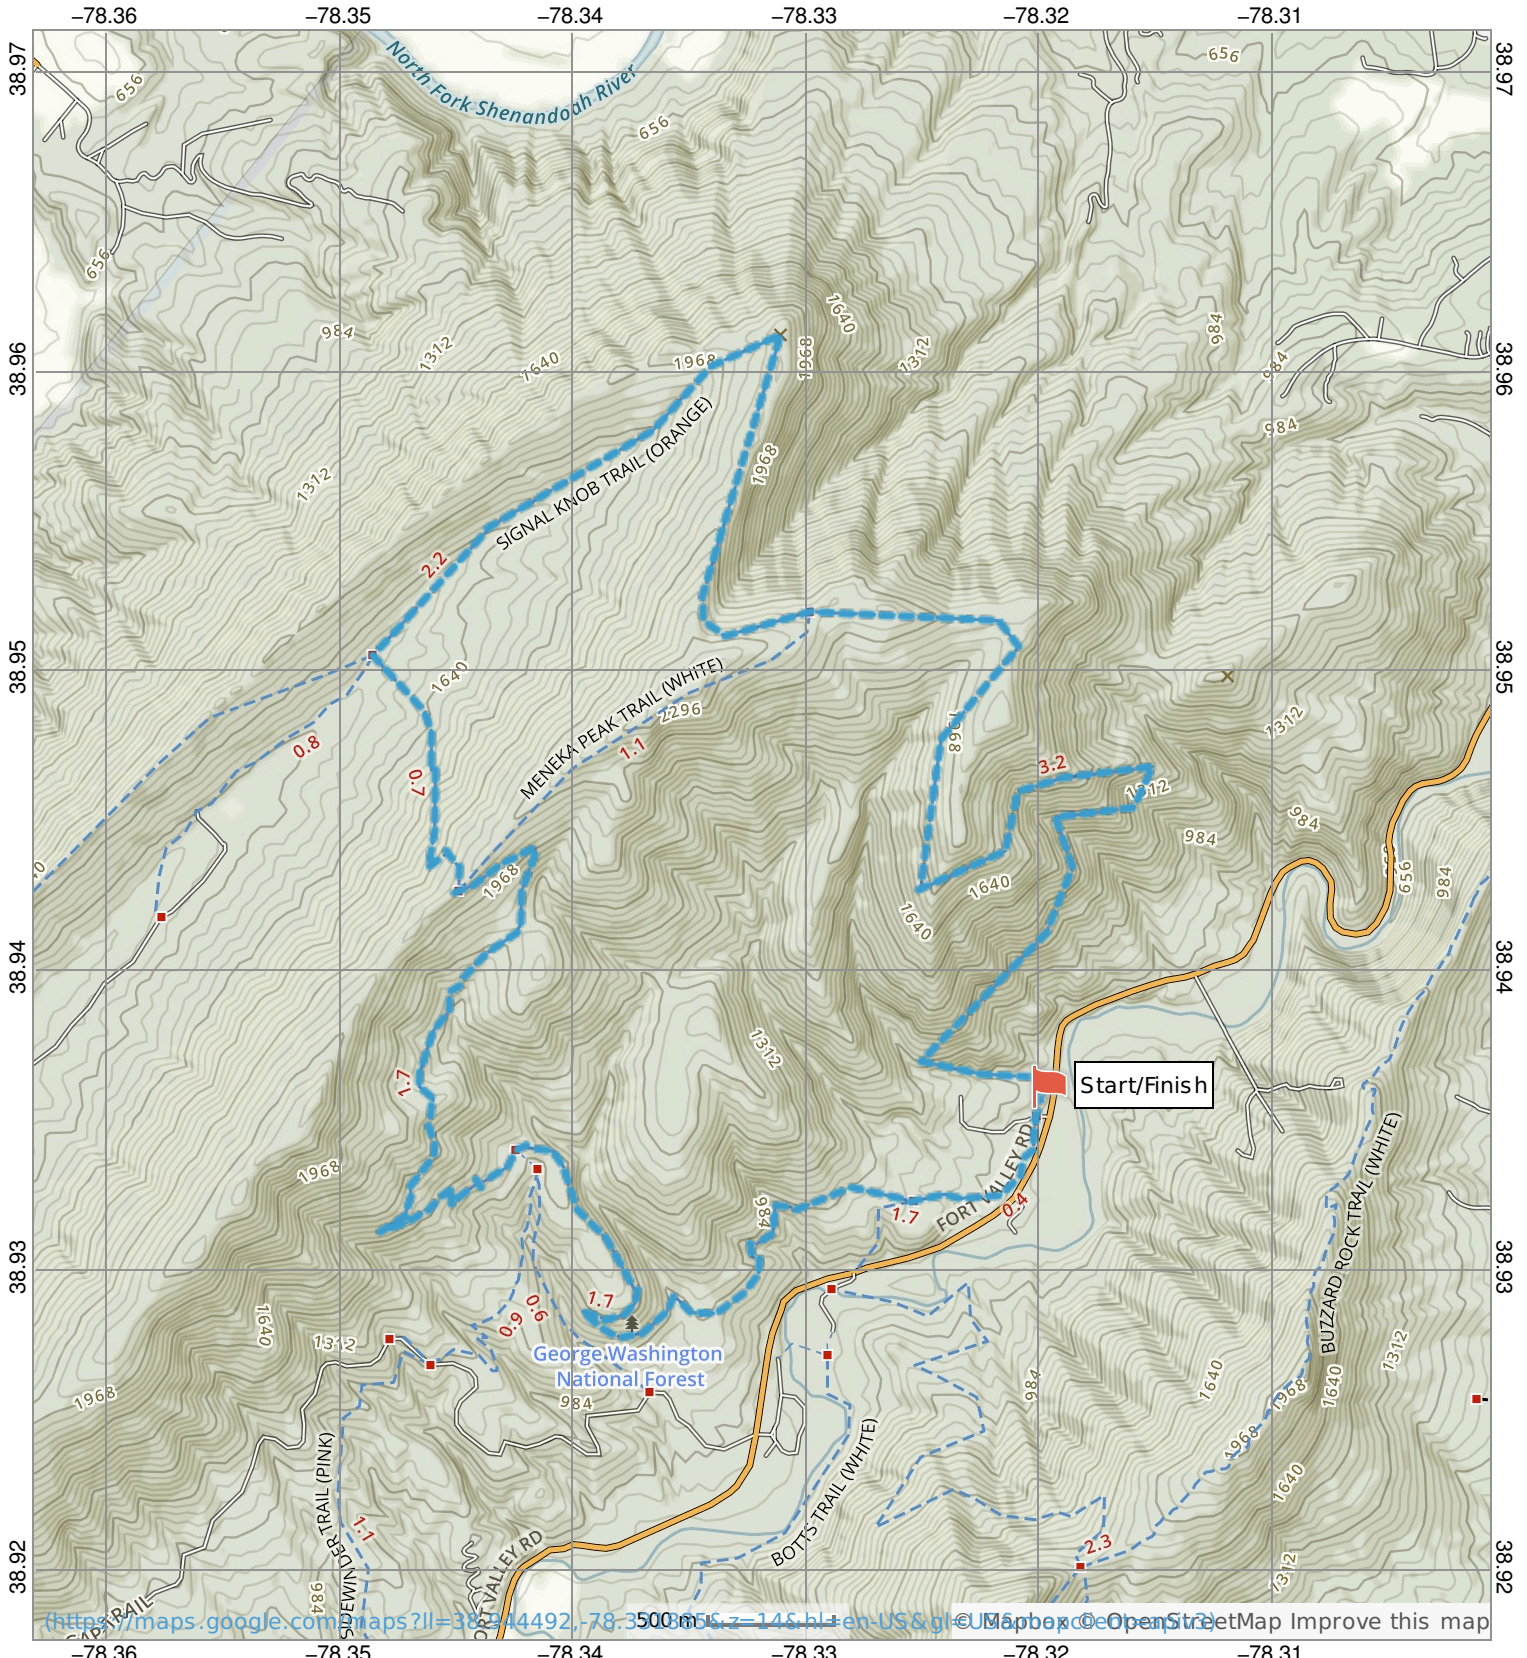

Signal Knob

<https://maps.google.com/maps?ll=38.944492,-78.350865&z=14&hl=en-US&gl=US&mapbox=OpenStreetMap> Improve this map

MN ★
10.1° W
7/12/15