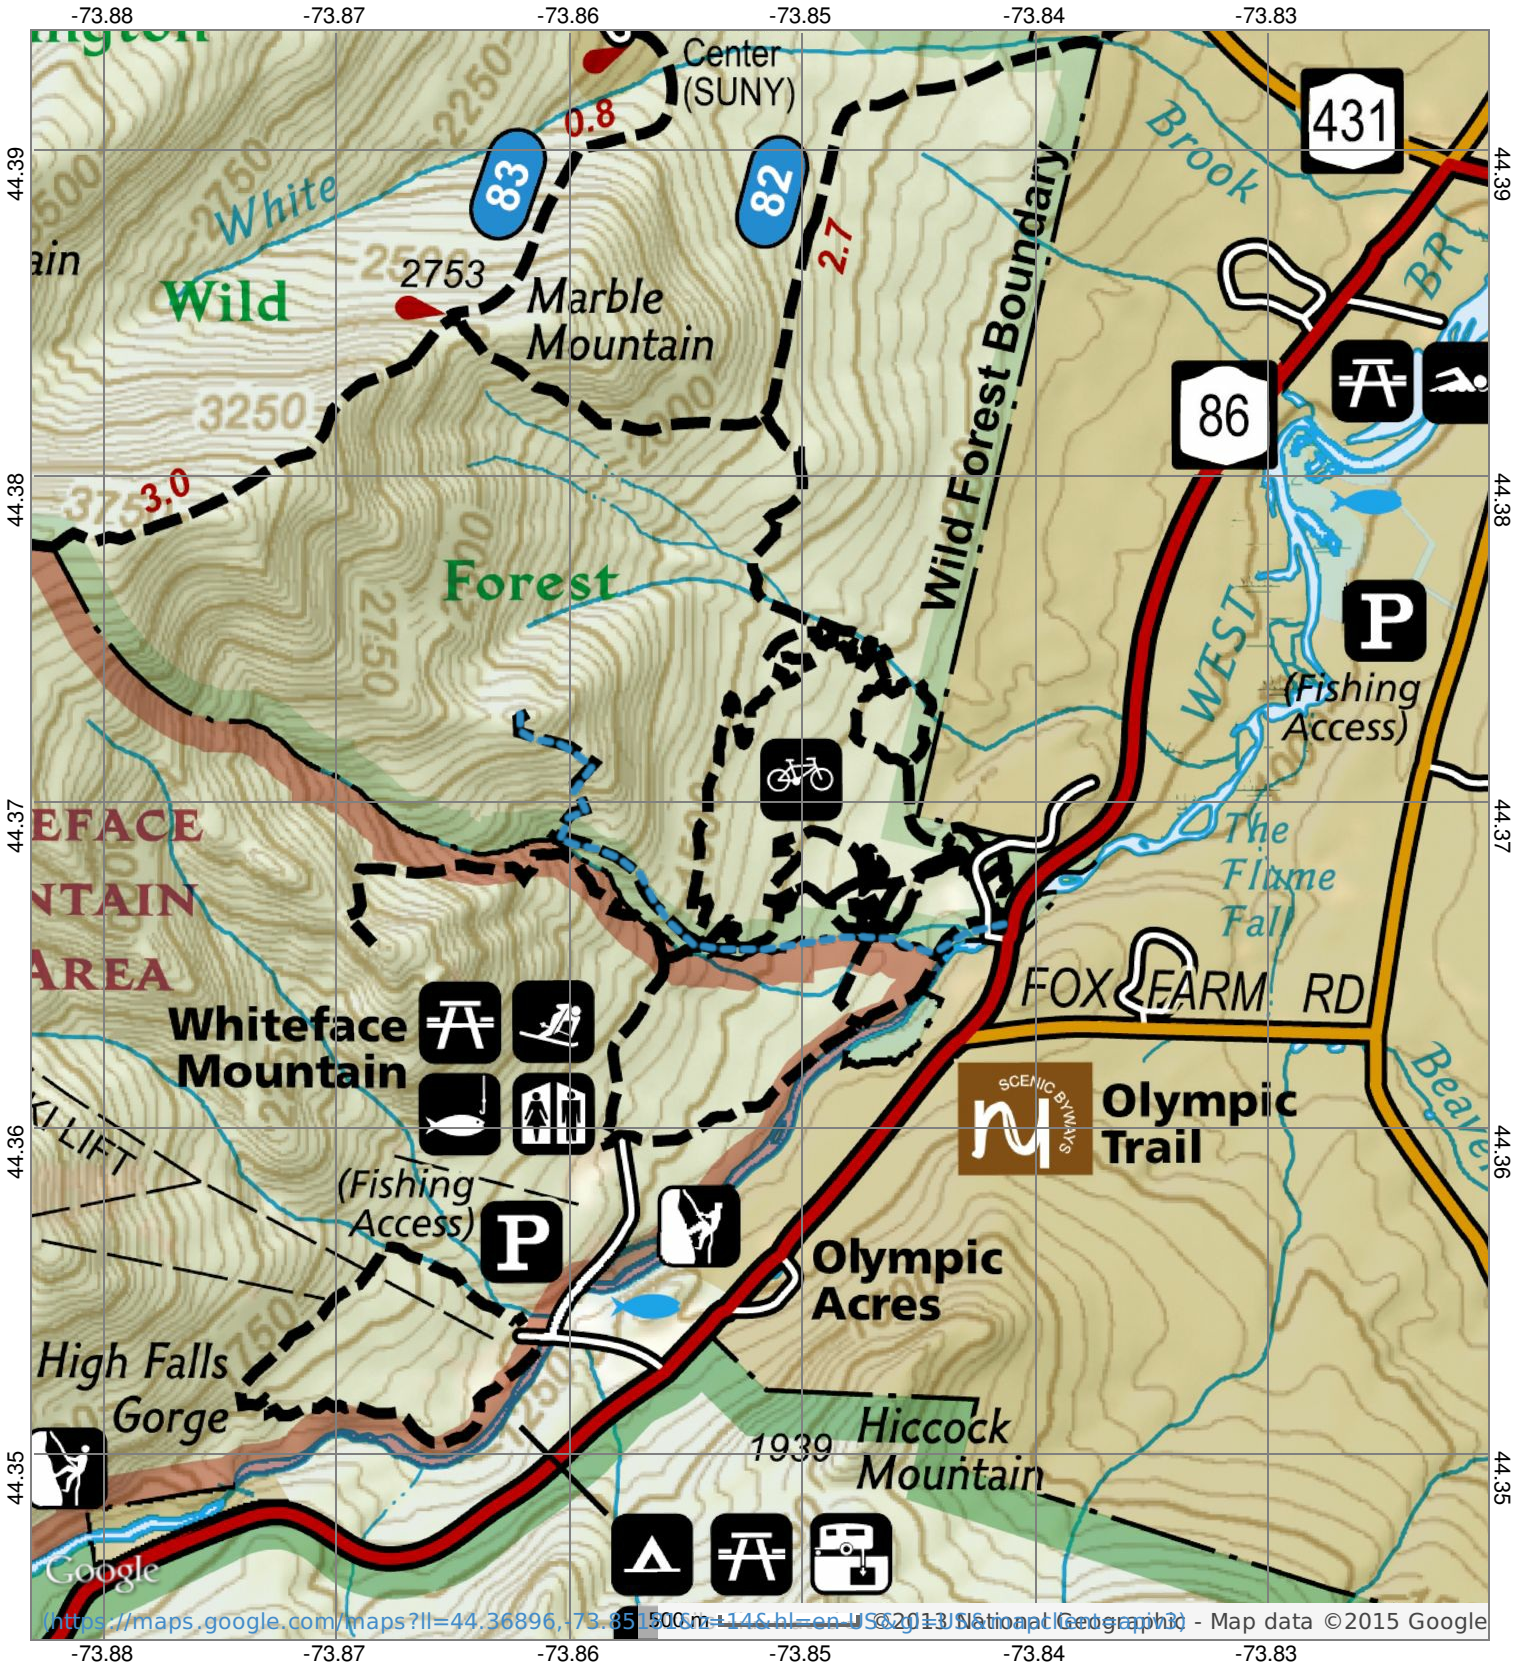

# Flume Knob

<https://maps.google.com/maps?ll=44.36896,-73.851500m+14.61-on-US&2013> National Geographic - Map data © 2015 Google