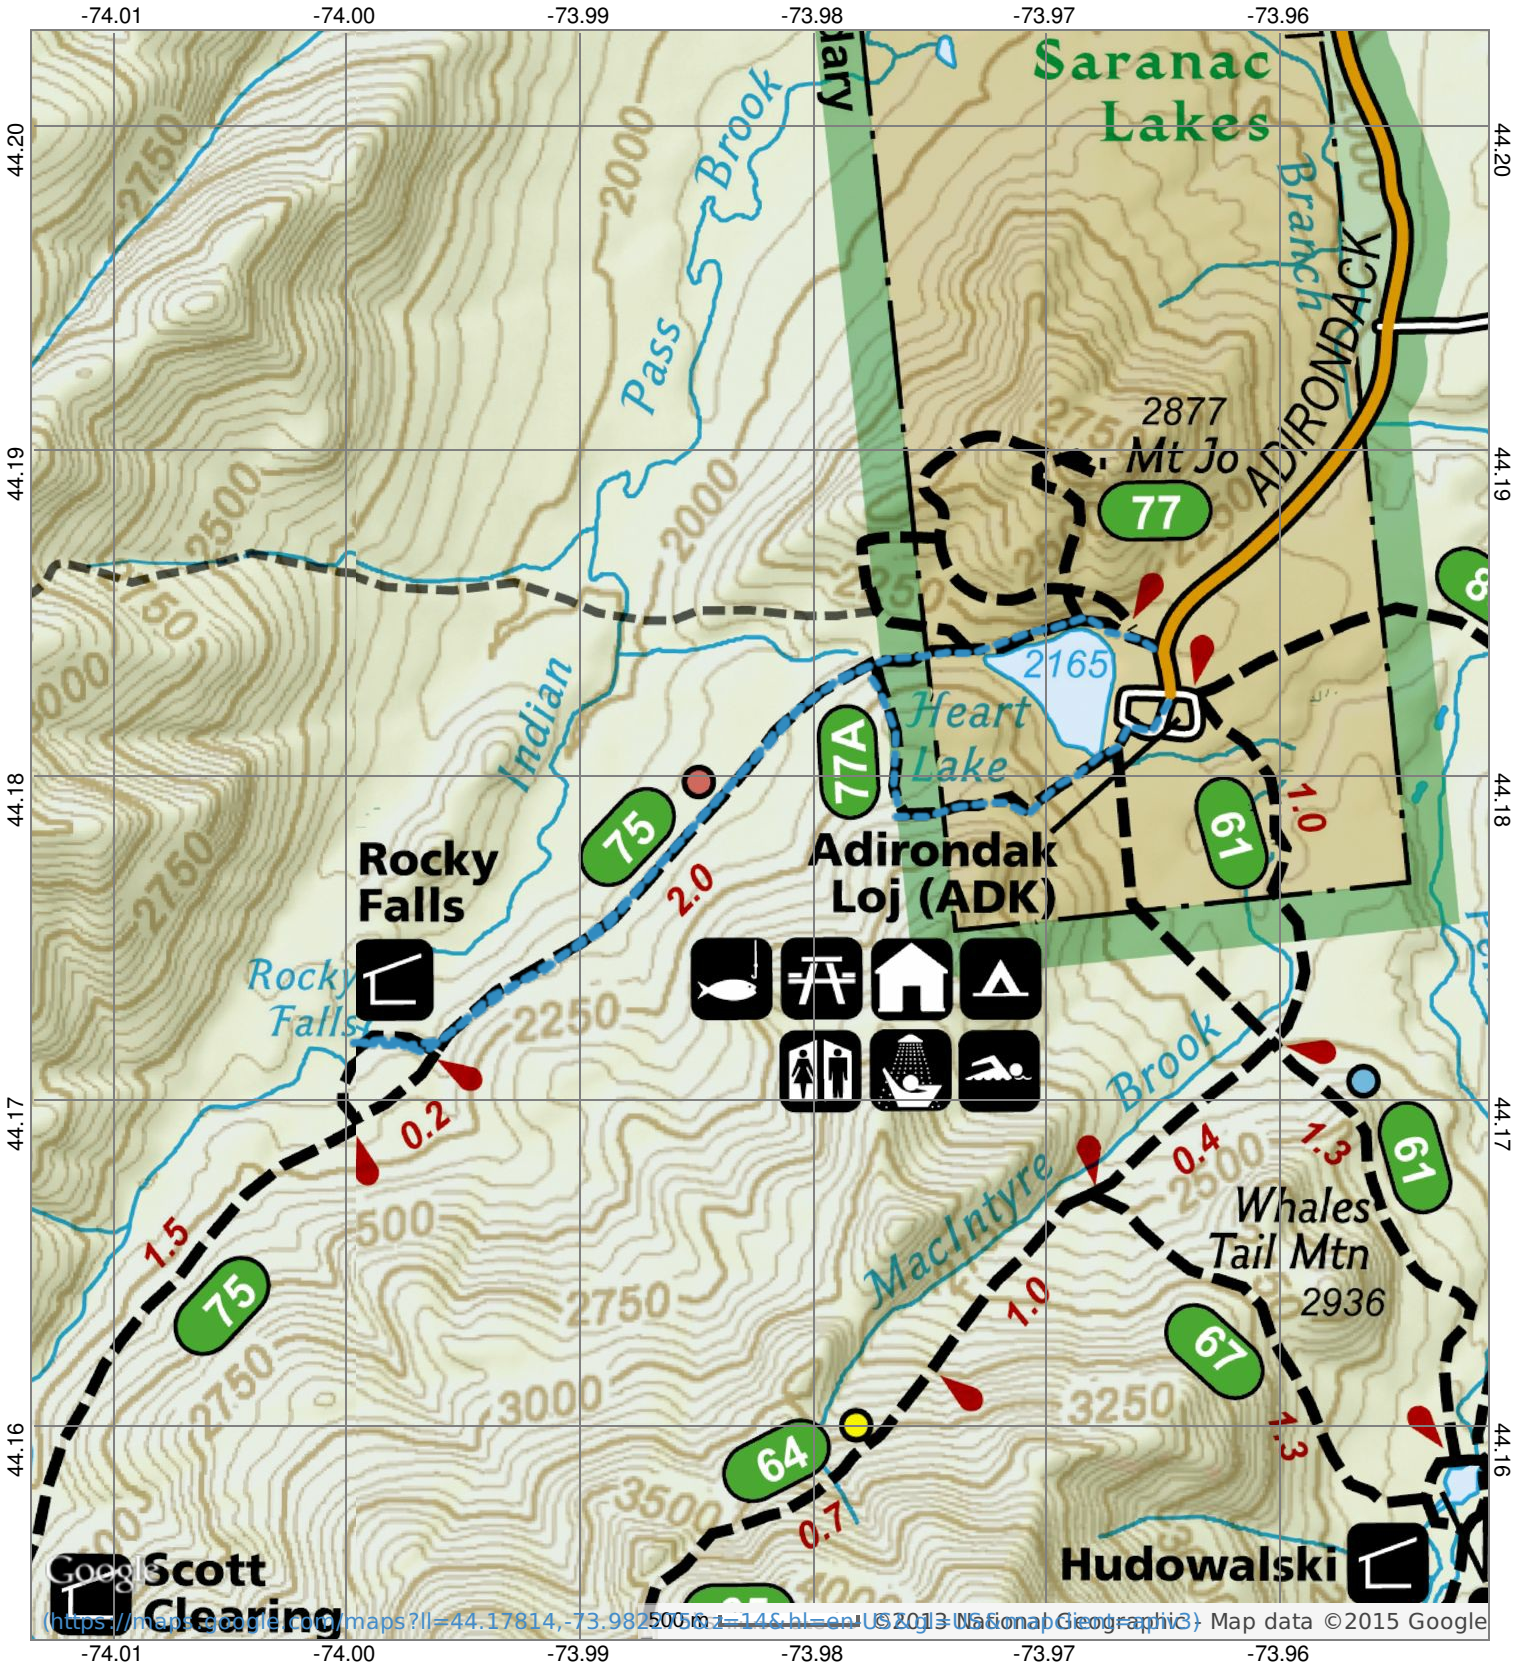

Rocky Falls & Heart Lake

Google Scott Clearing

<https://maps.google.com/maps?ll=44.17814,-73.982500&hl=en> © 2013 National Geographic Map data © 2015 Google